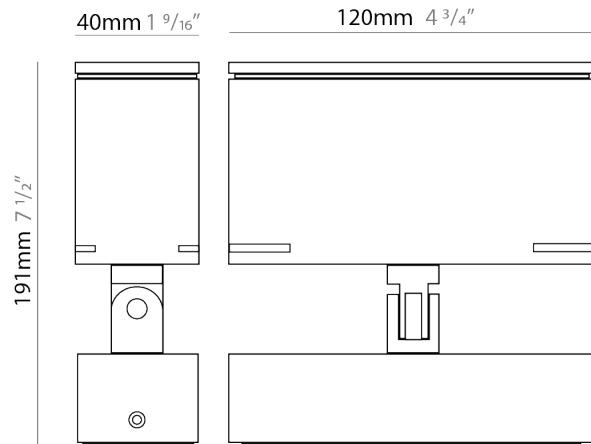

TARGET SURFACE

E9F232- _____ - _____
base number   Finish   Lens
                         Options   Options

1. To build a product code in our configurator select the specify button on the base model # product page
2. To build a manual product code on this datasheet choose from the options listed below in blue font and add the suffix to the base model #

GENERAL

Series: Target
Brand: Platek
Division: Exterior
Mounting Type: Surface
Mounting Location: Above Ground
Subcategory: Flood

PHYSICAL

Shape: Rectangle
Length (mm): 120
Length (in): 4 ³/₄
Width (mm): 40
Width (in): 1 ⁹/₁₆
Height (mm): 191
Height (in): 7 ¹/₂
Light Distribution: Adjustable / Direct
Screws: A4 stainless steel
Diffuser: Clear tempered glass
Fixture Finish: [BLK / WHI / GRY / COR / ANT / BRZ](#)
Fixture Material: Aluminum Die Cast
Cable Details: 2000mm Cable

ELECTRICAL

Lamp Type: LED
Total Output Wattage (W): 8
Dimming: DMX
Driver Included: No
Driver Location: Remote
Driver Type: Constant Current - Universal
Driver Class: Class 2
Input Voltage (V): 120 - 277
Constant Current (MA): 700

LED

Number of LEDs: 4
Color Temperature (°K): RGBW
CRI: >80 CRI
Lamp Life (hrs): 60000
Special LEDs offerings: RGBW

OPTICAL

Optic°: [9 / 24 / 48 / ELL](#)
Adjustability: Tilt 90°

RATINGS AND CERTIFICATIONS

Certified By: Certified for North American Standards
IP rating: IP66
IK Rating: IK08
Bug Rating: B3 U0 G0