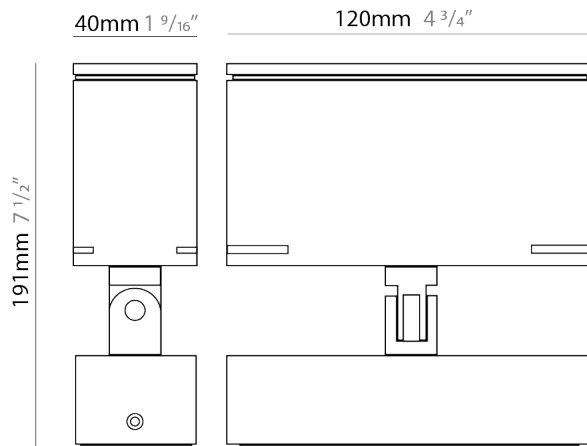

1. To build a product code in our configurator select the specify button on the base model # product page
2. To build a manual product code on this datasheet choose from the options listed below in blue font and add the suffix to the base model #

GENERAL

Series: Target
Brand: Platek
Division: Exterior
Mounting Type: Surface
Mounting Location: Above Ground
Subcategory: Flood

PHYSICAL

Shape: Rectangle
Length (mm): 120
Length (in): 4 3/4
Width (mm): 40
Width (in): 1 9/16
Height (mm): 191
Height (in): 7 1/2
Light Distribution: Adjustable / Direct
Screws: A4 stainless steel
Diffuser: Clear tempered glass
Fixture Finish: [BLK](#) / [WHI](#) / [GRY](#) / [COR](#) / [ANT](#) / [BRZ](#)
Fixture Material: Aluminum Die Cast

ELECTRICAL

Lamp Type: LED
Input Wattage (W): 10
Total Output Wattage (W): 8
Dimming: Non-Dimmable
Driver Included: Yes
Driver Location: Integrated
Driver Type: Constant Current - 120Vac
Driver Class: Class 2
Input Voltage (V): 120 - 277
Constant Current (mA): 700
Upon Request: Integral: Phase dimming 120Vac / Non-dimming 120/277Vac / Remote: 0-10Vdc dimming

LED

Number of LEDs: 4
Color Temperature (°K): [3000](#) / [4000](#)
Max. Delivered Lumen (lm): 725-790 / 755-820
Nominal Lumen (lm): 1000 / 1040
CRI: >80 CRI
Lamp Life (hrs): 60000

OPTICAL

Optic°: [9](#) / [24](#) / [48](#) / [ELL](#)
Adjustability: Rotational 330°; Tilt 90°

RATINGS AND CERTIFICATIONS

Certified By: Certified for North American Standards
IP rating: IP66
IK Rating: IK08
Bug Rating: B1 U0 G0