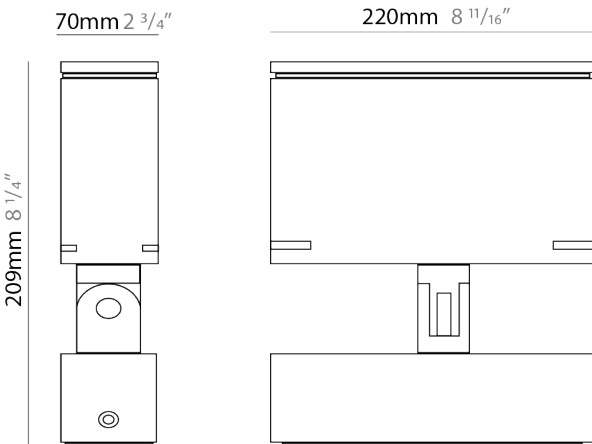

TARGET SURFACE

E9F234- _____ - _____
base number   Finish   Lens
                         Options   Options

1. To build a product code in our configurator select the specify button on the base model # product page
2. To build a manual product code on this datasheet choose from the options listed below in blue font and add the suffix to the base model #

GENERAL

Series: Target
Brand: Platek
Division: Exterior
Mounting Type: Surface
Mounting Location: Above Ground
Subcategory: Flood

PHYSICAL

Shape: Rectangle
Length (mm): 220
Length (in): 8 ¹¹/₁₆
Width (mm): 70
Width (in): 2 ³/₄
Height (mm): 213
Height (in): 8 ³/₈
Light Distribution: Adjustable / Direct
Screws: A4 stainless steel
Diffuser: Clear tempered glass
Fixture Finish: [BLK / WHI / GRY / COR / ANT / BRZ](#)
Fixture Material: Aluminum Die Cast
Cable Details: 2000mm Cable

ELECTRICAL

Lamp Type: LED
Total Output Wattage (W): 32
Dimming: DMX
Driver Included: No
Driver Location: Remote
Driver Type: Constant Current - Universal
Driver Class: Class 2
Input Voltage (V): 120 - 277
Constant Current (MA): 700

LED

Number of LEDs: 16
Color Temperature (°K): RGBW
CRI: >80 CRI
Lamp Life (hrs): 60000
Special LEDs offerings: RGBW

OPTICAL

Optic°: [9 / 24 / 48 / ELL](#)
Adjustability: Rotational 330°; Tilt 90°

RATINGS AND CERTIFICATIONS

Certified By: Certified for North American Standards
IP rating: IP66
IK Rating: IK08
Bug Rating: B2 U0 G0