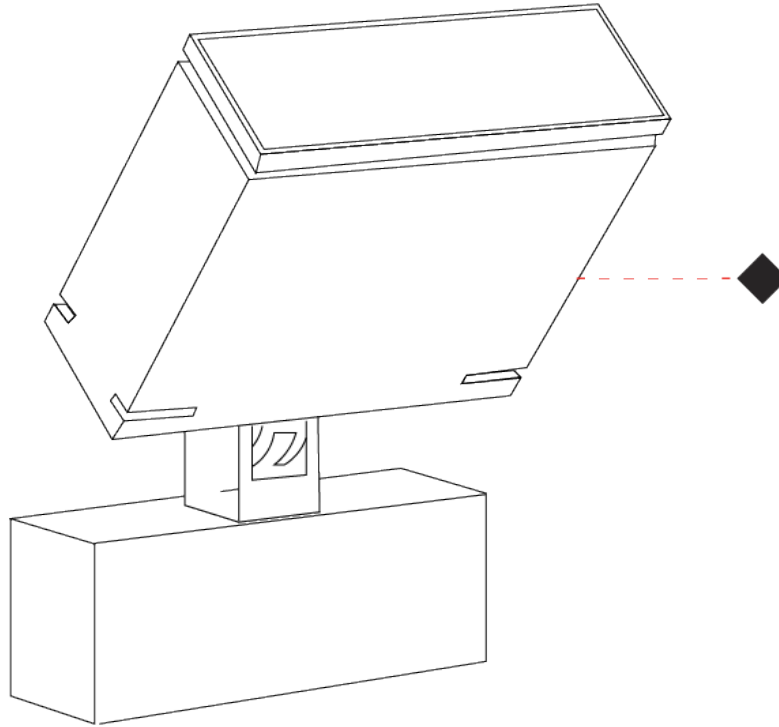

TARGET SURFACE

E9F304-

PROJECT _____

TYPE _____

SPECIFIER _____

QUANTITY _____

DATE _____

E