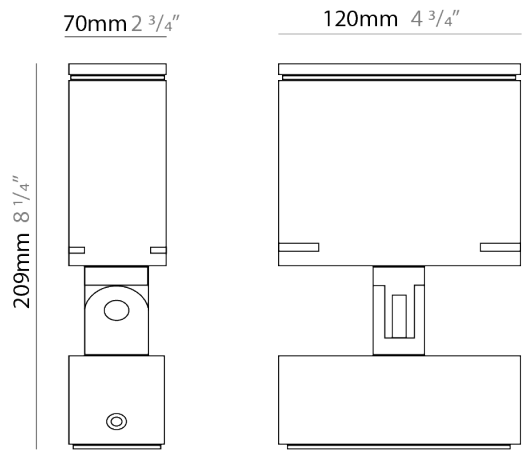

1. To build a product code in our configurator select the specify button on the base model # product page
2. To build a manual product code on this datasheet choose from the options listed below in blue font and add the suffix to the base model #

GENERAL

Series: Target
Brand: Platek
Division: Exterior
Mounting Type: Surface
Mounting Location: Above Ground
Subcategory: Flood

PHYSICAL

Shape: Rectangle
Length (mm): 120
Length (in): 4 3/4
Width (mm): 70
Width (in): 2 3/4
Height (mm): 213
Height (in): 8 3/8
Light Distribution: Adjustable / Direct
Screws: A4 stainless steel
Diffuser: Clear tempered glass
Fixture Finish: BLK / WHI / GRY / COR / ANT / BRZ
Fixture Material: Aluminum Die Cast

ELECTRICAL

Lamp Type: LED
Input Wattage (W): 20
Total Output Wattage (W): 16
Dimming: Non-Dimmable
Driver Included: Yes
Driver Location: Integrated
Driver Type: Constant Current - 120Vac
Driver Class: Class 2
Input Voltage (V): 120 - 277
Constant Current (MA): 700
Upon Request: Integral: Phase dimming 120Vac / Non-dimming 120/277Vac / Remote: 0-10Vdc dimming

LED

Number of LEDs: 8
Color Temperature (°K): 3000 / 4000
Max. Delivered Lumen (lm): 1615 / 1680
Nominal Lumen (lm): 2000 / 2080
CRI: >80 CRI
Lamp Life (hrs): 60000

OPTICAL

Optic°: 9 / 24 / 48 / ELL
Adjustability: Rotational 330°; Tilt 90°

RATINGS AND CERTIFICATIONS

Certified By: Certified for North American Standards
IP rating: IP66
IK Rating: IK08
Bug Rating: B2 U0 G0