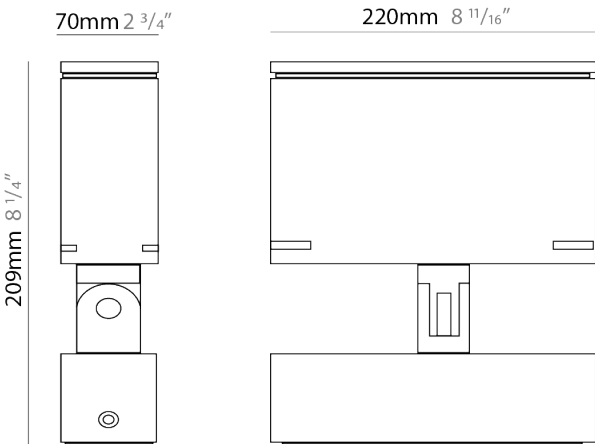

GENERAL

Series: Target
Brand: Platek
Division: Exterior
Mounting Type: Surface
Mounting Location: Above Ground
Subcategory: Flood

PHYSICAL

Shape: Rectangle
Length (mm): 220
Length (in): 8 ¹¹/₁₆
Width (mm): 70
Width (in): 2 ³/₄
Height (mm): 213
Height (in): 8 ³/₈
Light Distribution: Adjustable / Direct
Screws: A4 stainless steel
Diffuser: Clear tempered glass
Fixture Finish: BLK / WHI / GRY / COR / ANT / BRZ
Fixture Material: Aluminum Die Cast

ELECTRICAL

Lamp Type: LED
Input Wattage (W): 34
Total Output Wattage (W): 32
Dimming: Non-Dimmable
Driver Included: Yes
Driver Location: Integrated
Driver Type: Constant Current - Universal
Driver Class: Class 2
Input Voltage (V): 120 - 277
Constant Current (mA): 700
Upon Request: (Not included - see components [IP65 or higher enclosure to be supplied by others]) Remote: 0-10Vdc dimming / DMX

LED

Number of LEDs: 16
Color Temperature (°K): 3000 / 4000
Max. Delivered Lumen (lm): 3075 / 3200
Nominal Lumen (lm): 4000 / 4160
CRI: >80 CRI
Lamp Life (hrs): 60000

OPTICAL

Optic°: 9 / 24 / 48 / ELL
Adjustability: Rotational 330°; Tilt 90°

RATINGS AND CERTIFICATIONS

Certified By: Certified for North American Standards
IP rating: IP66
IK Rating: IK08
Bug Rating: B3 U0 G0