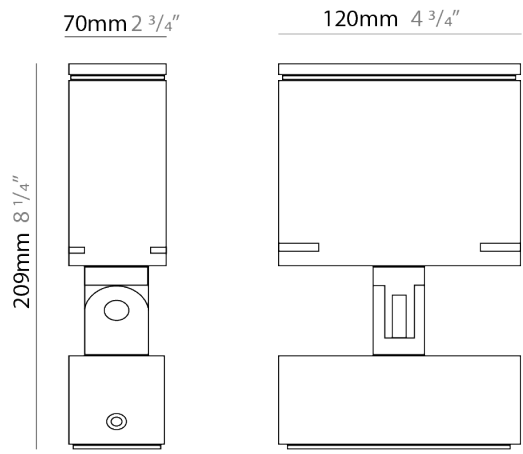

PROJECT	_____
TYPE	_____
SPECIFIER	_____
QUANTITY	_____
DATE	_____

TARGET SURFACE

E9F233- _____ - _____
base number   Finish   Lens
                         Options   Options

1. To build a product code in our configurator select the specify button on the base model # product page
2. To build a manual product code on this datasheet choose from the options listed below in blue font and add the suffix to the base model #

GENERAL

Series: Target
Brand: Platek
Division: Exterior
Mounting Type: Surface
Mounting Location: Above Ground
Subcategory: Flood

PHYSICAL

Shape: Rectangle
Length (mm): 120
Length (in): 4 3/4
Width (mm): 70
Width (in): 2 3/4
Height (mm): 213
Height (in): 8 3/8
Light Distribution: Adjustable / Direct
Screws: A4 stainless steel
Diffuser: Clear tempered glass
Fixture Finish: BLK / WHI / GRY / COR / ANT / BRZ
Fixture Material: Aluminum Die Cast
Cable Details: 2000mm Cable

ELECTRICAL

Lamp Type: LED
Total Output Wattage (W): 16
Dimming: DMX
Driver Included: No
Driver Location: Remote
Driver Type: Constant Current - Universal
Driver Class: Class 2
Input Voltage (V): 120 - 277
Constant Current (MA): 700

LED

Number of LEDs: 8
Color Temperature (°K): RGBW
CRI: >80 CRI
Lamp Life (hrs): 60000
Special LEDs offerings: RGBW

OPTICAL

Optic°: 9 / 24 / 48 / ELL
Adjustability: Rotational 330°; Tilt 90°

RATINGS AND CERTIFICATIONS

Certified By: Certified for North American Standards
IP Rating: IP66
IK Rating: IK08
Bug Rating: B1 U0 G0